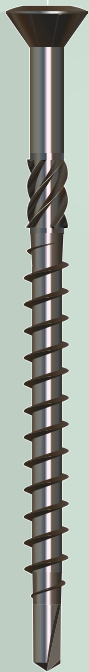

# Houtschroeven

- **0741** - Houtschroef met kleine boorpunt
- **0742** - Houtschroef met kerfpunt

The IPEX logo consists of the word 'IPEX' in a bold, blue, sans-serif font, centered within a white circle. The circle is overlaid on a blue background with a grid pattern and a large orange diagonal line.

## Houtschroef met kleine boorpunt

# 0741

MAAT (MM)		SN
3.2 x 40	TX 10	●
3.2 x 50	TX 10	●
3.2 x 60	TX 10	●
4.0 x 40	TX 15	●
4.0 x 50	TX 15	●
4.0 x 60	TX 15	●

● Goedkeuring op aanvraag