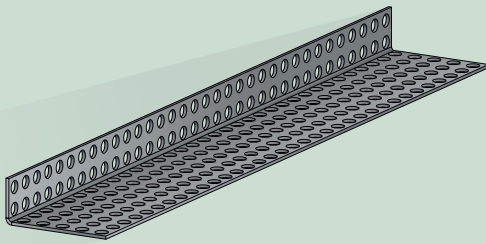

# Ipex profiles

The Aluminium Ventilation Profile for facade construction offers an effective solution for optimal air circulation. Durable and aesthetic, it promotes healthy and efficient building ventilation.

## External corner profile

Aluminium

# 0223

**Material:**

- Aluminium

**Design:**

- Fully perforated

**Surface finish:**

- Anodised  
- Powdercoat

| Powder coating of this profile is possible in all colours. |